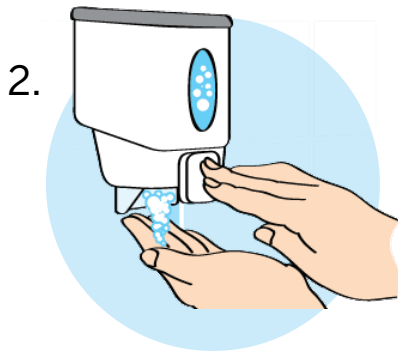

STAY SAFE - Please Wash Your Hands

WET HANDS WITH WARM WATER

APPLY SOAP

WASH FOR 20 SECONDS

RINSE HANDS WITH WATER

DRY HANDS

USE PAPER TOWEL
TO TURN OFF FAUCET