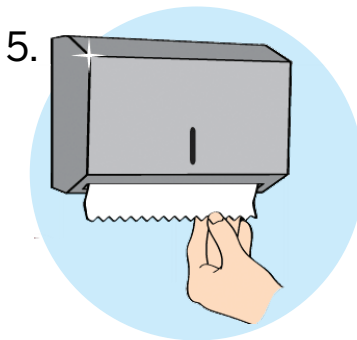

STAY SAFE - Please Wash Your Hands

WET HANDS WITH WARM WATER

APPLY SOAP

WASH FOR 20 SECONDS

RINSE HANDS WITH WATER

DRY HANDS

USE PAPER TOWEL
TO TURN OFF FAUCET